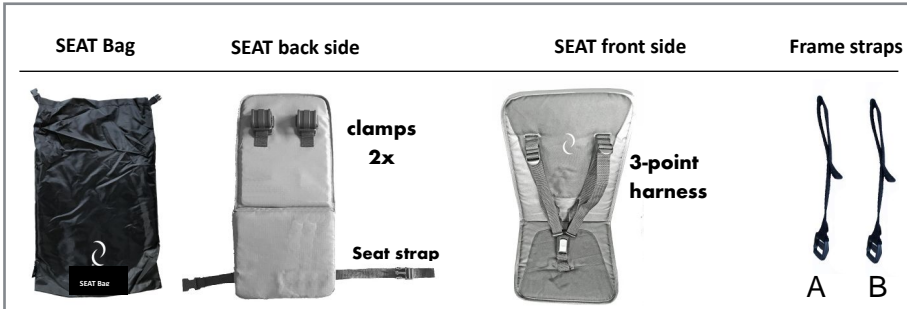

Seat  
Sitz  
Zitje

EN  
DE  
NL

IN/125

SEAT for Beach Wagon LITE. Check warnings before every use of the wagon.

**WARNING:** This seat is meant for children from 18 month of age.

Always use locking device or special Beach Wagon LITE Brake to prevent wagon from rolling away.