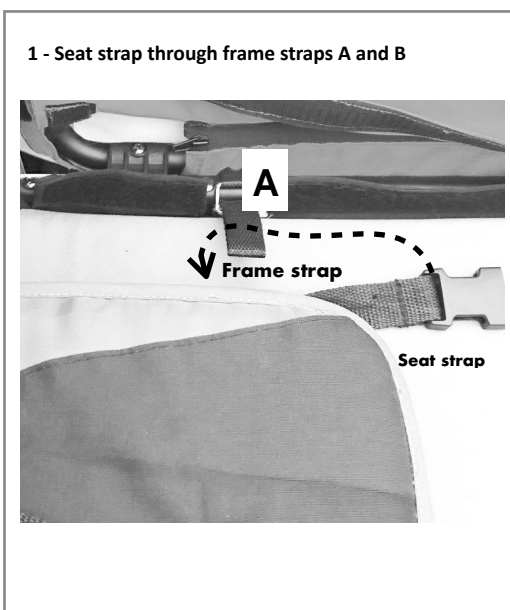

Seat  
Sitz  
Zitje

EN  
DE  
NL

IN/125

SEAT for Beach Wagon LITE. Check warnings before every use of the wagon.

**WARNING:** This seat is meant for children from 18 month of age.

Always use locking device or special Beach Wagon LITE Brake to prevent wagon from rolling away.