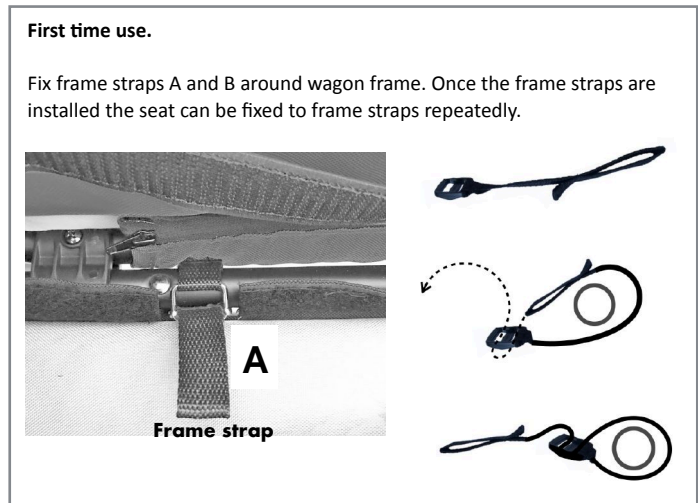

Seat  
Sitz  
Zitje

EN  
DE  
NL

IN/125

SEAT for Beach Wagon LITE. Check warnings before every use of the wagon.

**WARNING:** This seat is meant for children from 18 month of age.

Always use locking device or special Beach Wagon LITE Brake to prevent wagon from rolling away.