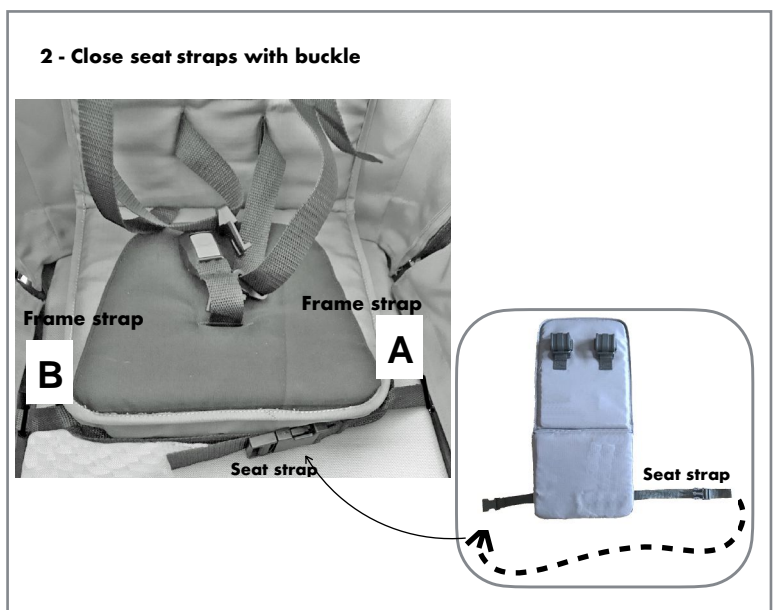

Seat  
Sitz  
Zitje

EN  
DE  
NL

IN/125

SEAT for Beach Wagon LITE. Check warnings before every use of the wagon.

**WARNING:** This seat is meant for children from 18 month of age.

Always use locking device or special Beach Wagon LITE Brake to prevent wagon from rolling away.