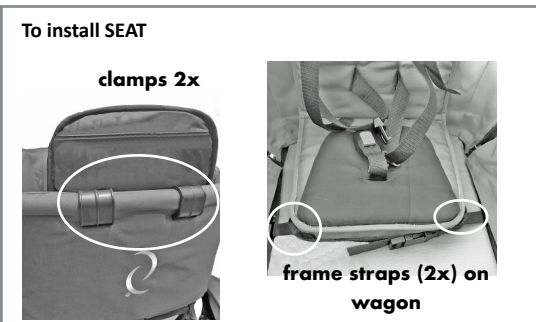

Seat  
Sitz  
Zitje

EN  
DE  
NL

IN/125

SEAT for Beach Wagon LITE. Check warnings before every use of the wagon.

**WARNING:** This seat is meant for children from 18 month of age.

Always use locking device or special Beach Wagon LITE Brake to prevent wagon from rolling away.